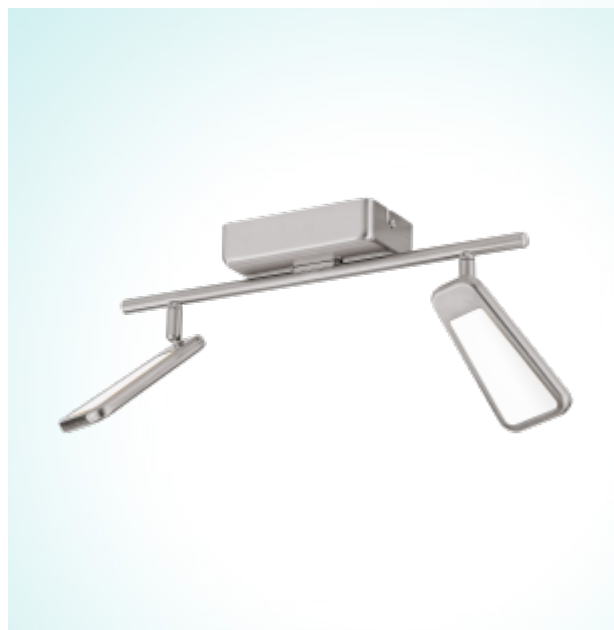

95449

ALCAMO

General Information

Article:	95449
Lighting Type:	spot
Collection:	Style
EAN Code:	9002759954499

Dimensions

Depth:	395 mm
Width:	70 mm
Weight:	0.932 kg

Illuminant

Socket:	LED
Illuminant:	LED
Delivery:	incl.
Wattage:	2x 5,4W
Luminous Flux:	1020 lm
Luminous Colour:	3000K warm white
Average Lifetime:	25,000 h
Energy Efficiency:	A+

Material & Colour

Enclosure Material:	aluminium, steel
Enclosure Colour:	satın nickel

Technical Information

Protection Class:	2
Line Voltage:	220-240V,50/60Hz
Operation Voltage:	350mA

LED

Technical changes reserved